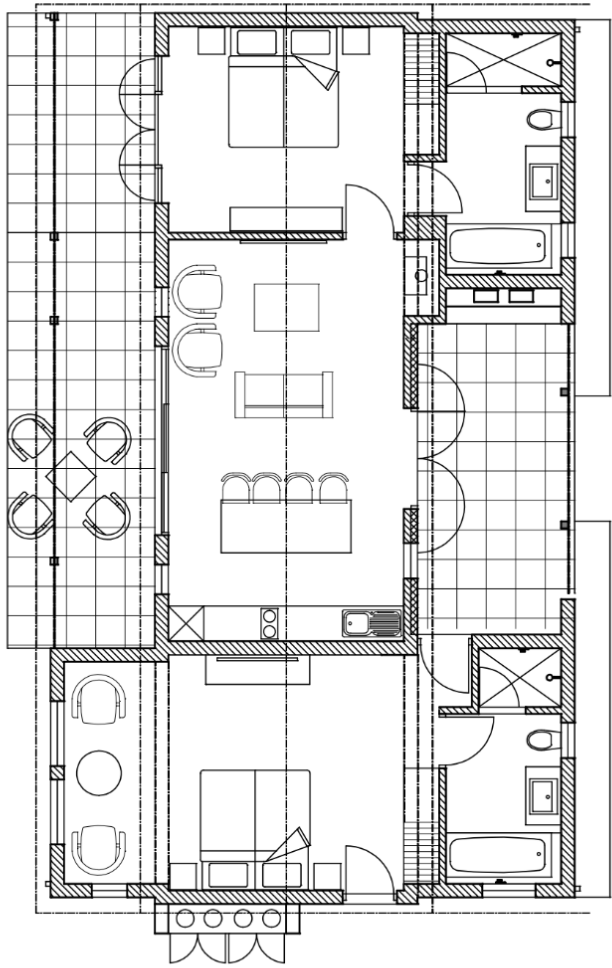

The cottages

Each cottage is a thoughtfully appointed, self-catering space, well suited to easy, comfortable stays — ideal for couples, friends or small families.

THE ACCOMMODATION

- Two en-suite bedrooms per cottage
- Living area with TV and fireplace
- Kitchenette and dining space
- Private verandah

Each cottage accommodates up to four guests. For those traveling alone or as a couple, individual rooms may be reserved on request, each with its own private access. Please enquire for availability.

TWO-BEDROOM COTTAGE LAYOUTS