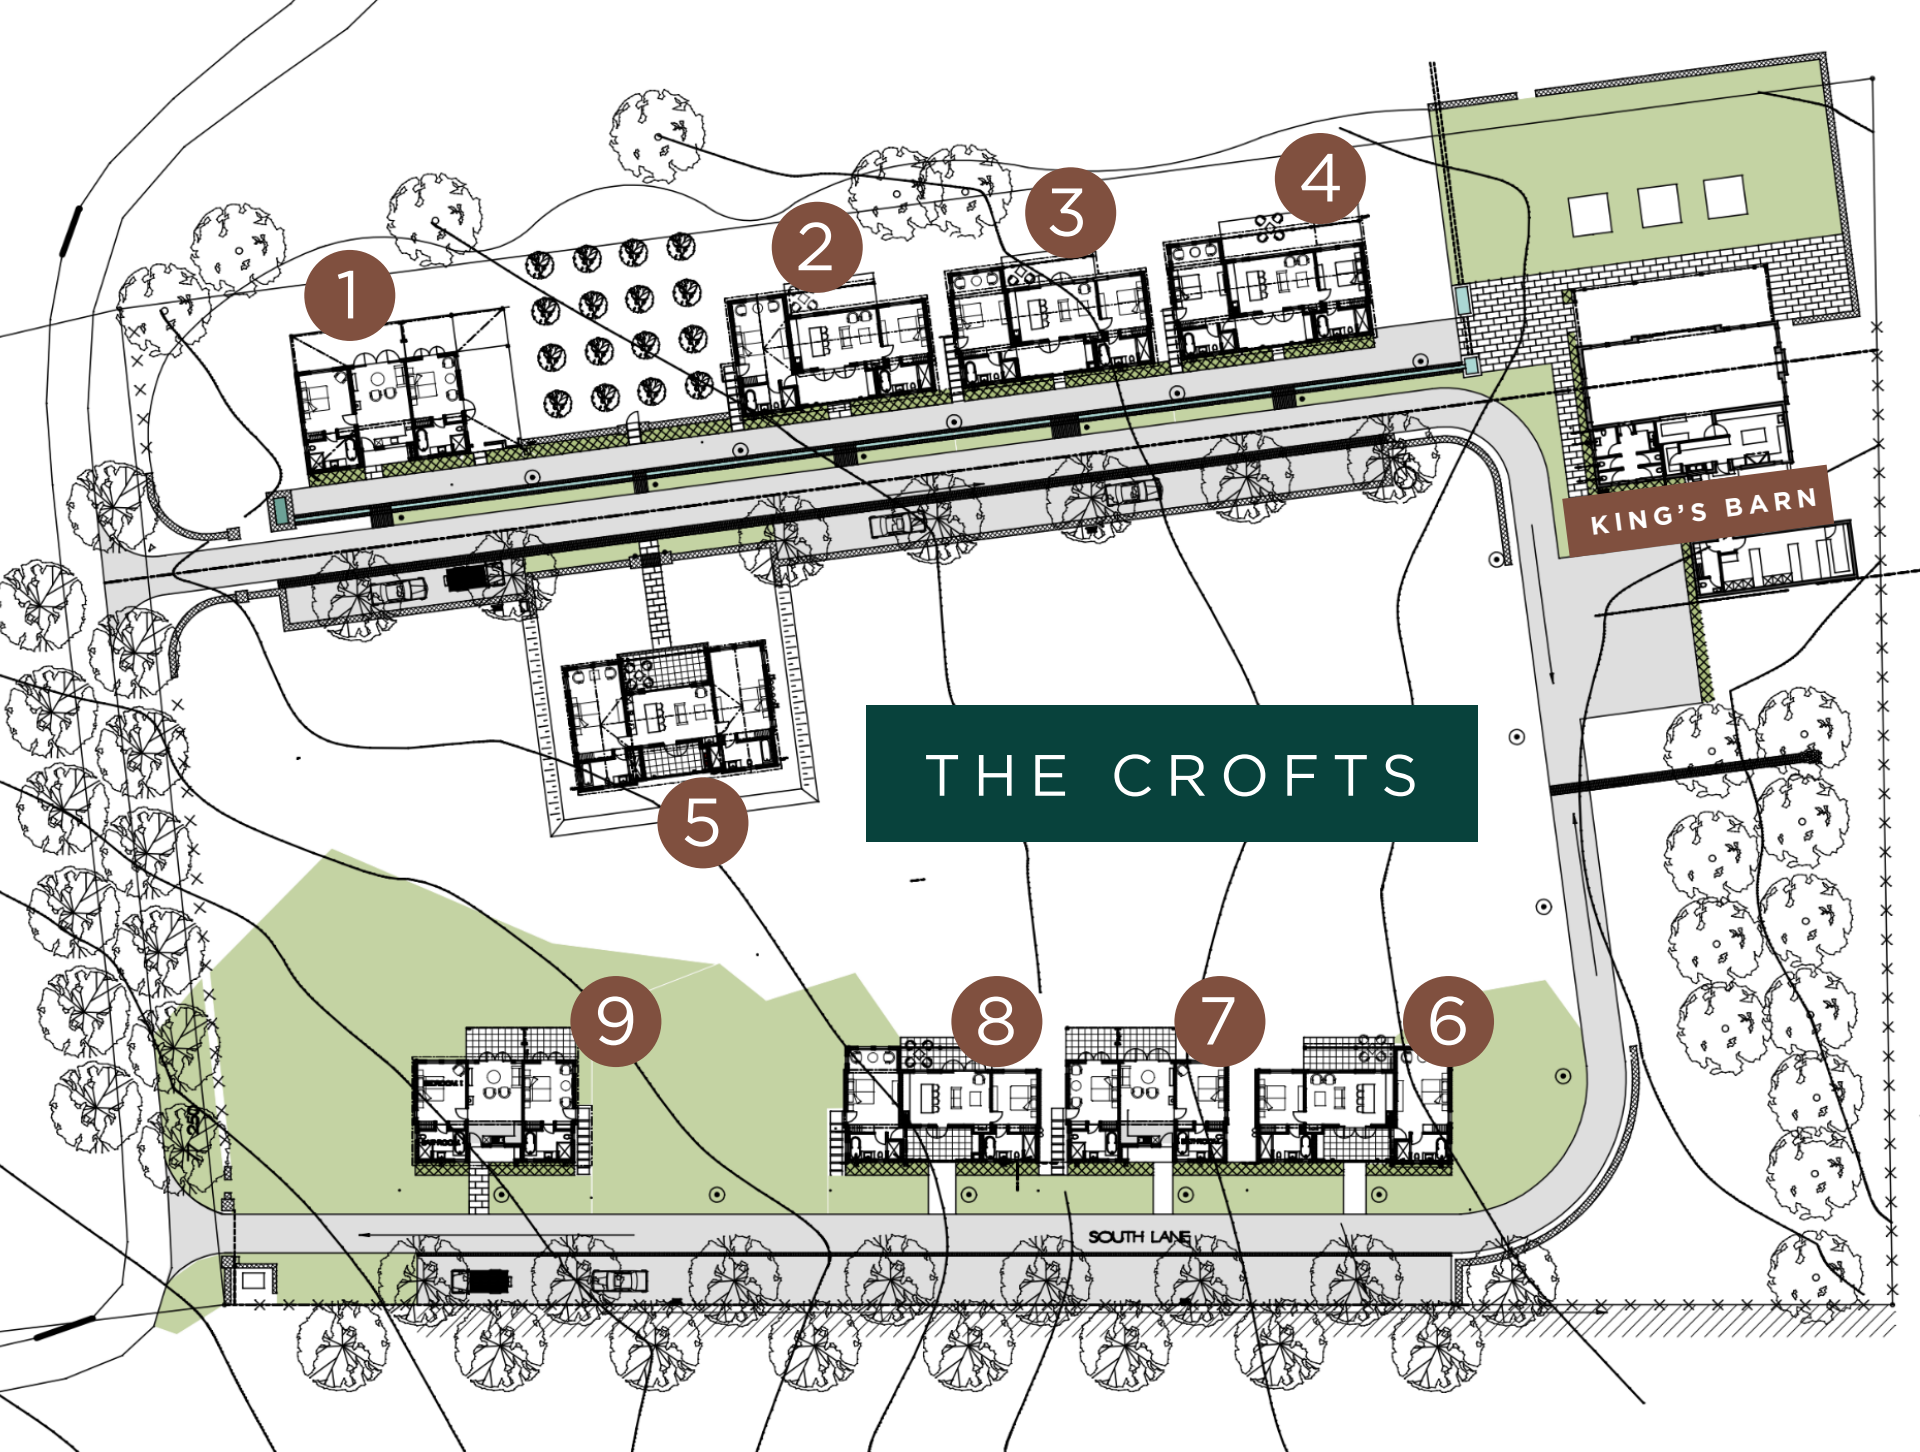

THE PERFECT VENUE FOR:

- Family and friends travelling together
- Golf groups and golf tours
- Boutique corporate conferencing
- Weddings
- Reunions and special occasions

THE COMBINATION OF ACCOMMODATION, COMMUNAL SPACE AND GOLF WITHIN THE MIDLANDS MEANDER CREATES A SETTING THAT IS BOTH PRACTICAL AND MEMORABLE.

SECLUDED, SPACIOUS

Exclusively Yours

Accommodation

The Crofts include nine self-catering cottages that are ideal for couples, families or groups seeking privacy, while still feeling part of a shared setting.

18

EN-SUITE
BEDROOMS

36

ACCOMMODATES
UP TO 36 GUESTS

KING'S BARN

At the heart of The Crofts is King's Barn, a gathering space that brings people together for conversation, celebration and shared moments.

This versatile space lends itself perfectly to relaxed gatherings, structured events, and intimate celebrations.