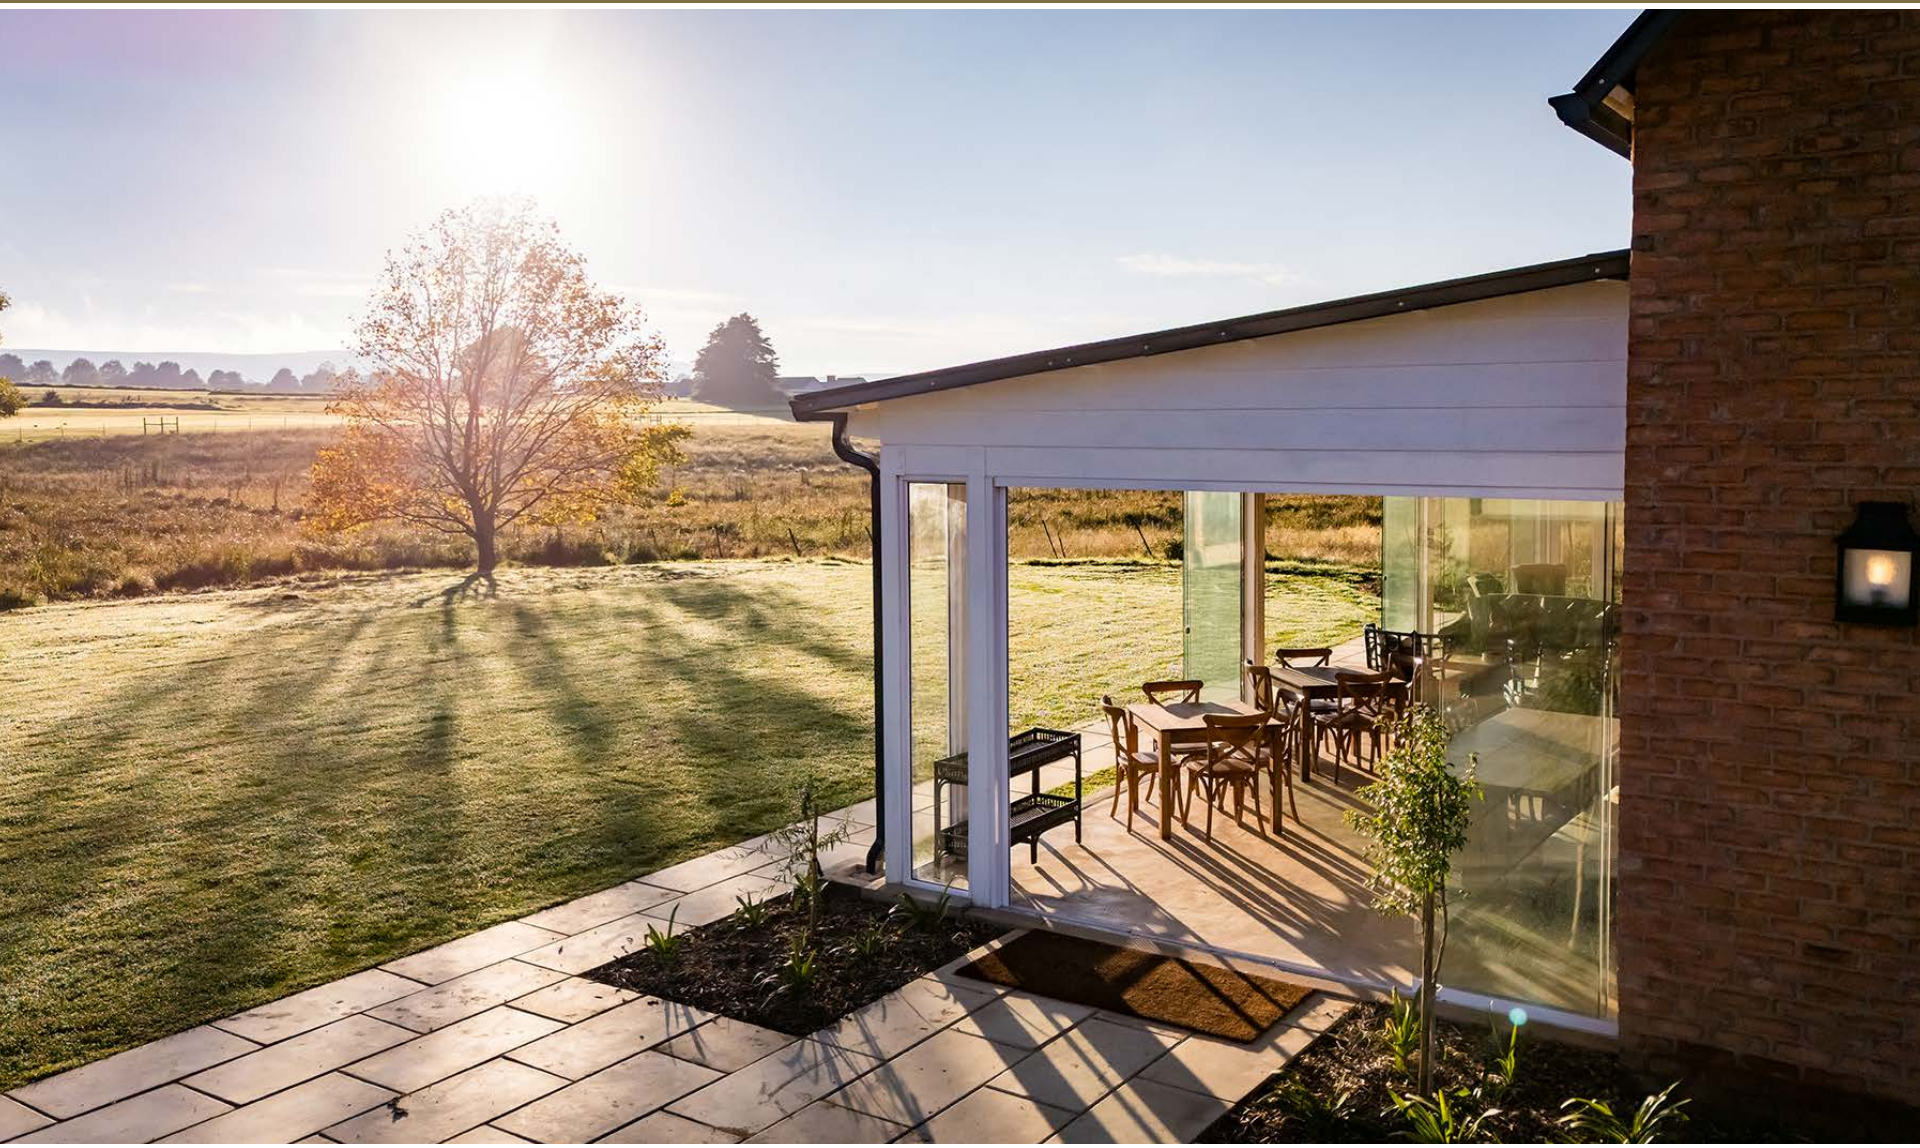

KING'S BARN - GROUPS & GATHERINGS