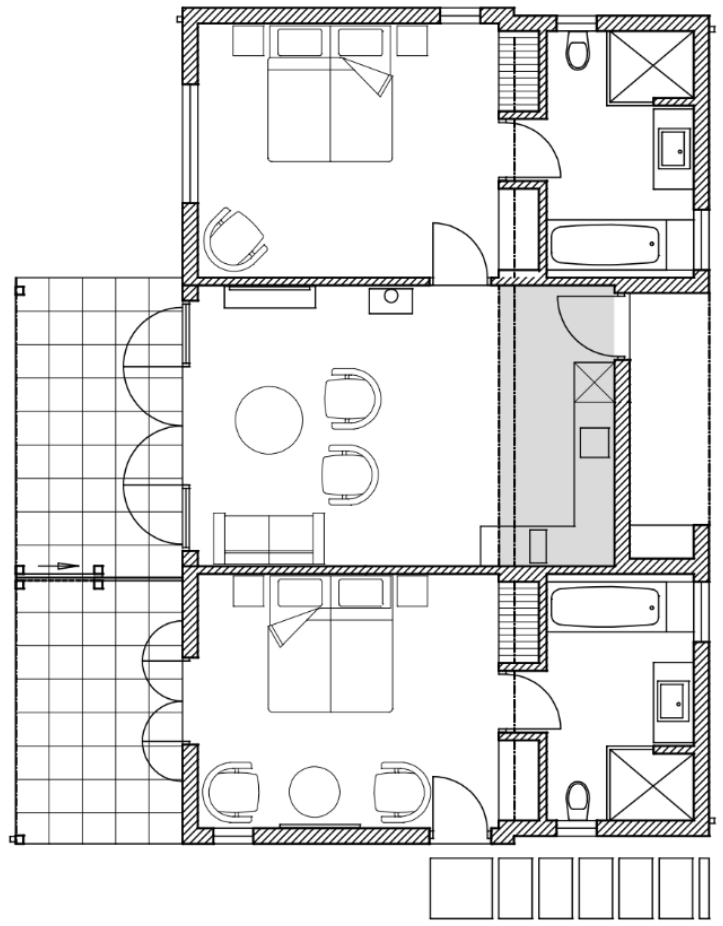

The cottages

Each cottage is a thoughtfully appointed, self-catering space, well suited to easy, comfortable stays — ideal for couples, friends or small families.

THE ACCOMMODATION

- Two en-suite bedrooms per cottage
- Living area with TV and fireplace
- Kitchenette and dining space
- Private verandah

Each cottage accommodates up to four guests. For those traveling alone or as a couple, individual rooms may be reserved on request, each with its own private access. Please enquire for availability.

TWO-BEDROOM COTTAGE LAYOUTS